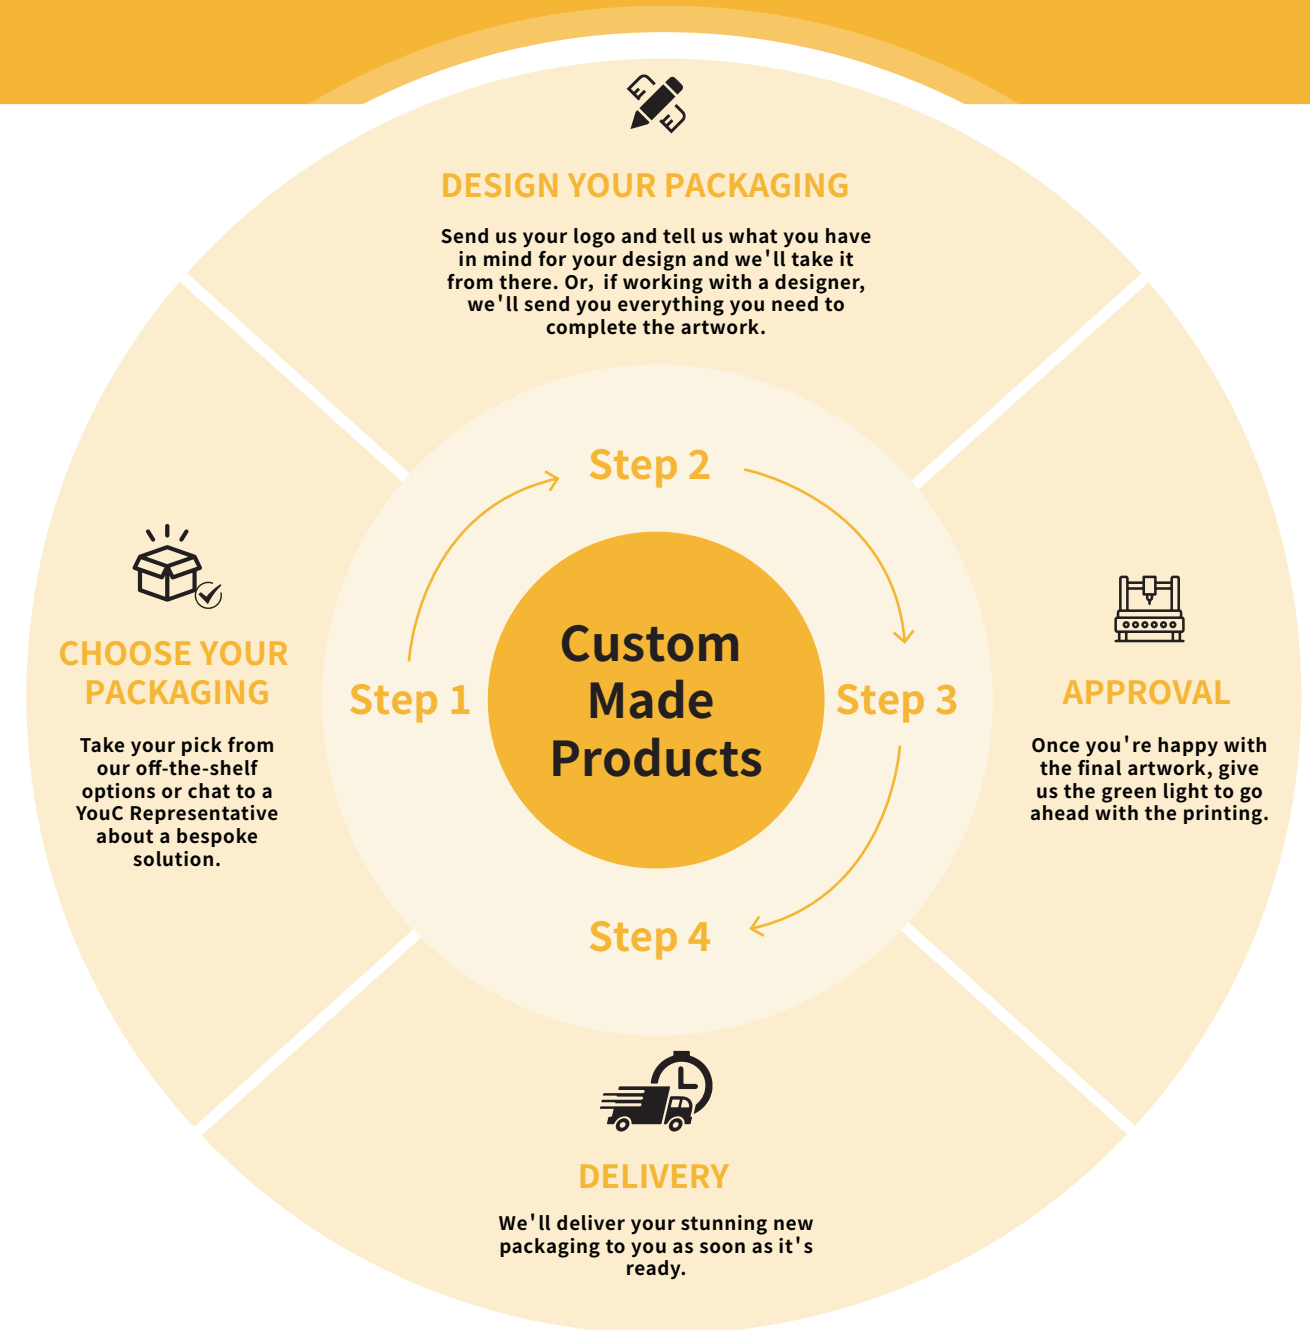

STORE YOUR ORDERS

PAY AS YOU USE

SAVE CASH

Custom Made Products

Our custom-made products are tailored to meet the requirements of each individual customer.

We offer more than just sustainable food packaging. Our in-house graphic designers can create and develop your brand identity, from logos and menus to business cards and food packaging, taking your brand from concept to final print.